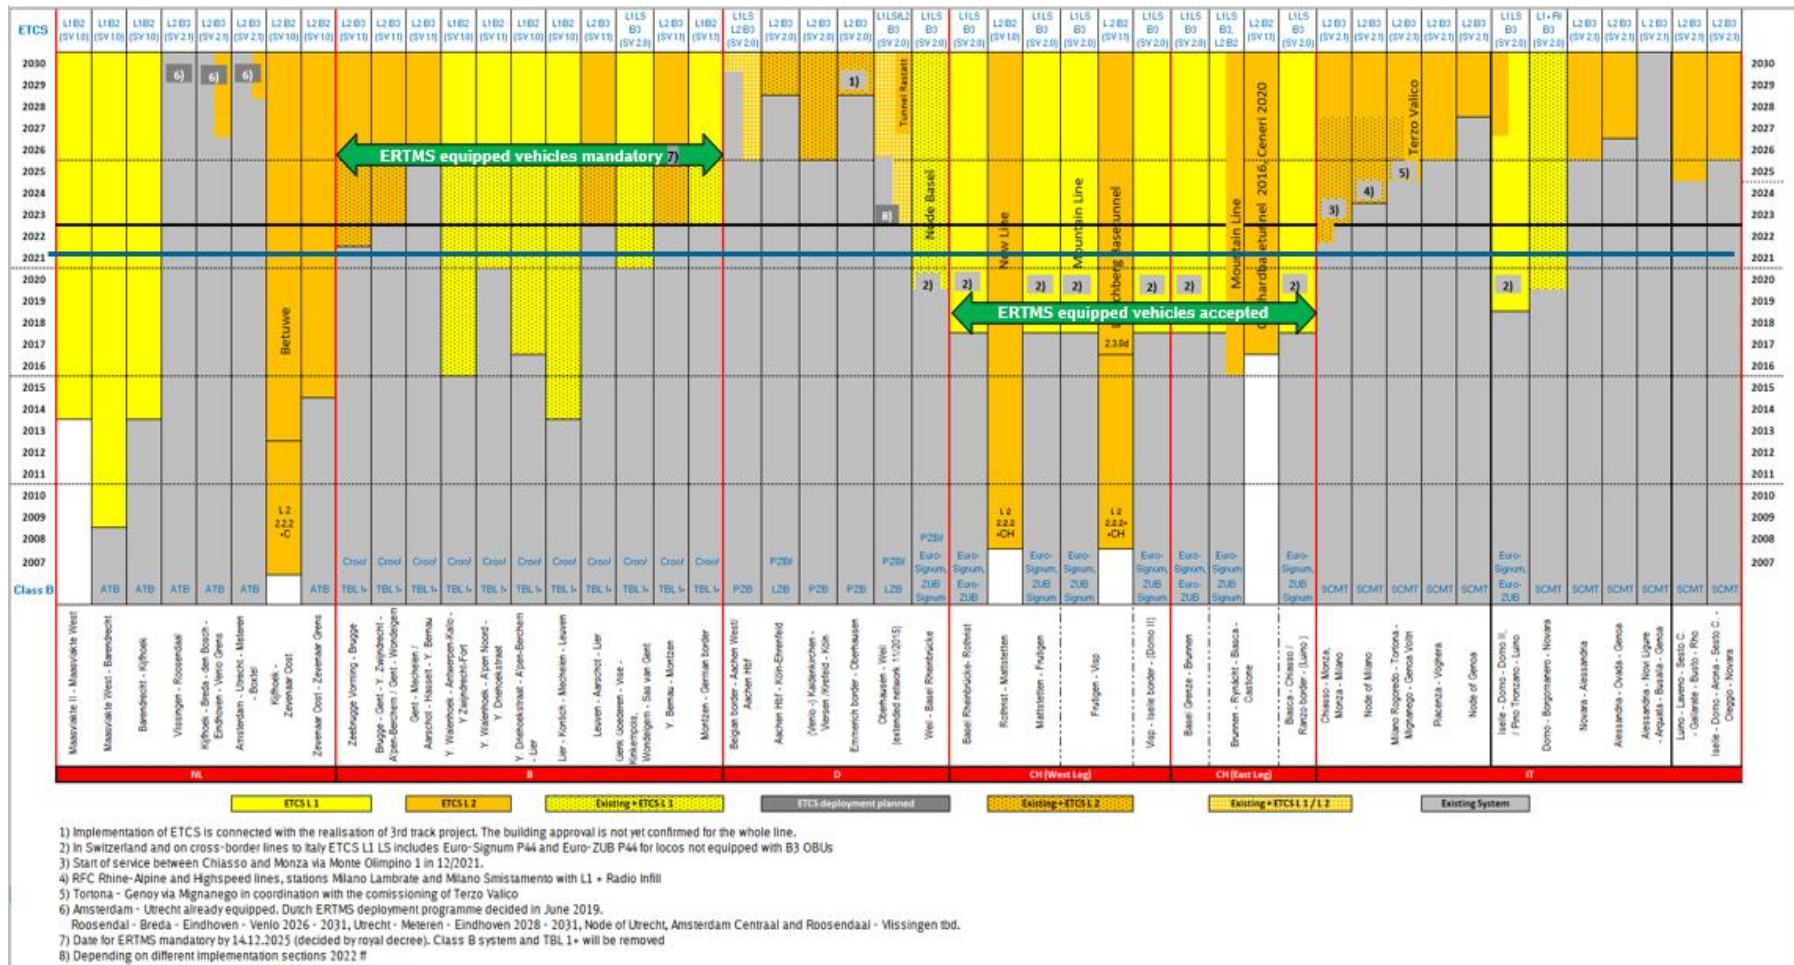

# ERTMS deployment overview for RFC Rhine-Alpine

Status June 2021 (regular updates available in [CIP](#) under: Information Documents/ Other Information Documents/ RFC Rhine-Alpine/ ERTMS Deployment)

Figure 1 ERTMS Deployment Overview RFC RALP